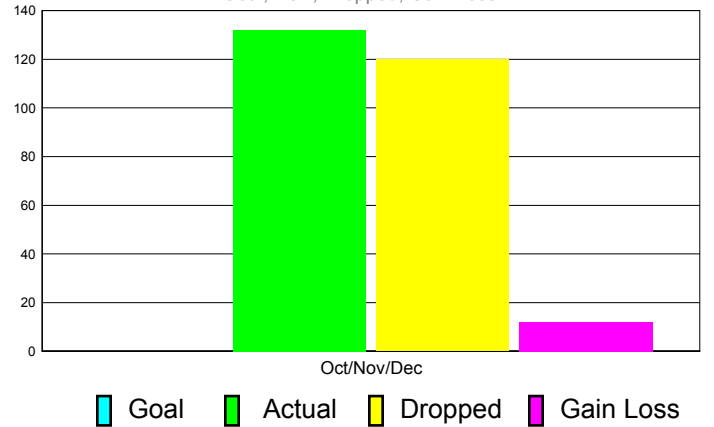

Membership Results 2011-2012

Goal, New, Dropped, Gain/Loss