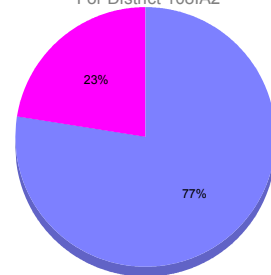

Goal, New, Dropped, Gain/Loss

Comparison of Membership Gain/Loss

Current Year Compared to the Previous Year

Gender Comparison 2010-2011

For District 108IA2

Oct/Nov/Dec

■ Male ■ Female