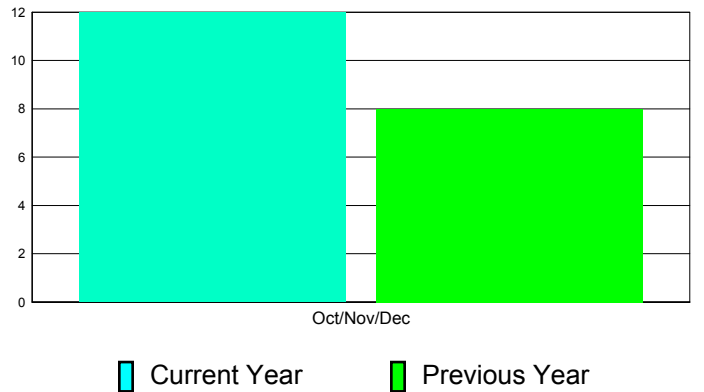

Comparison of Membership Gain/Loss

Current Year Compared to the Previous Year